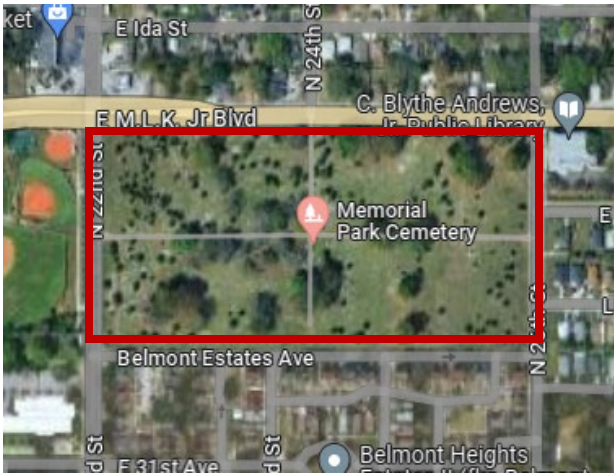

MEMORIAL PARK CEMETERY FENCING

2425 E Dr. Martin Luther King Jr Blvd

PROJECT DETAILS

CRA District: East Tampa

City Council District: 5

Address: 2425 E Dr. Martin Luther King Blvd Tampa, FL 33610

CRA Funding Amount: \$500,000.00

PROJECT DESCRIPTION

Installation/replacement of fence and gates around this 104-year-old cemetery with brick pillars around the fence.

PUBLIC BENEFIT

Provides safety and security to the historic cemetery.