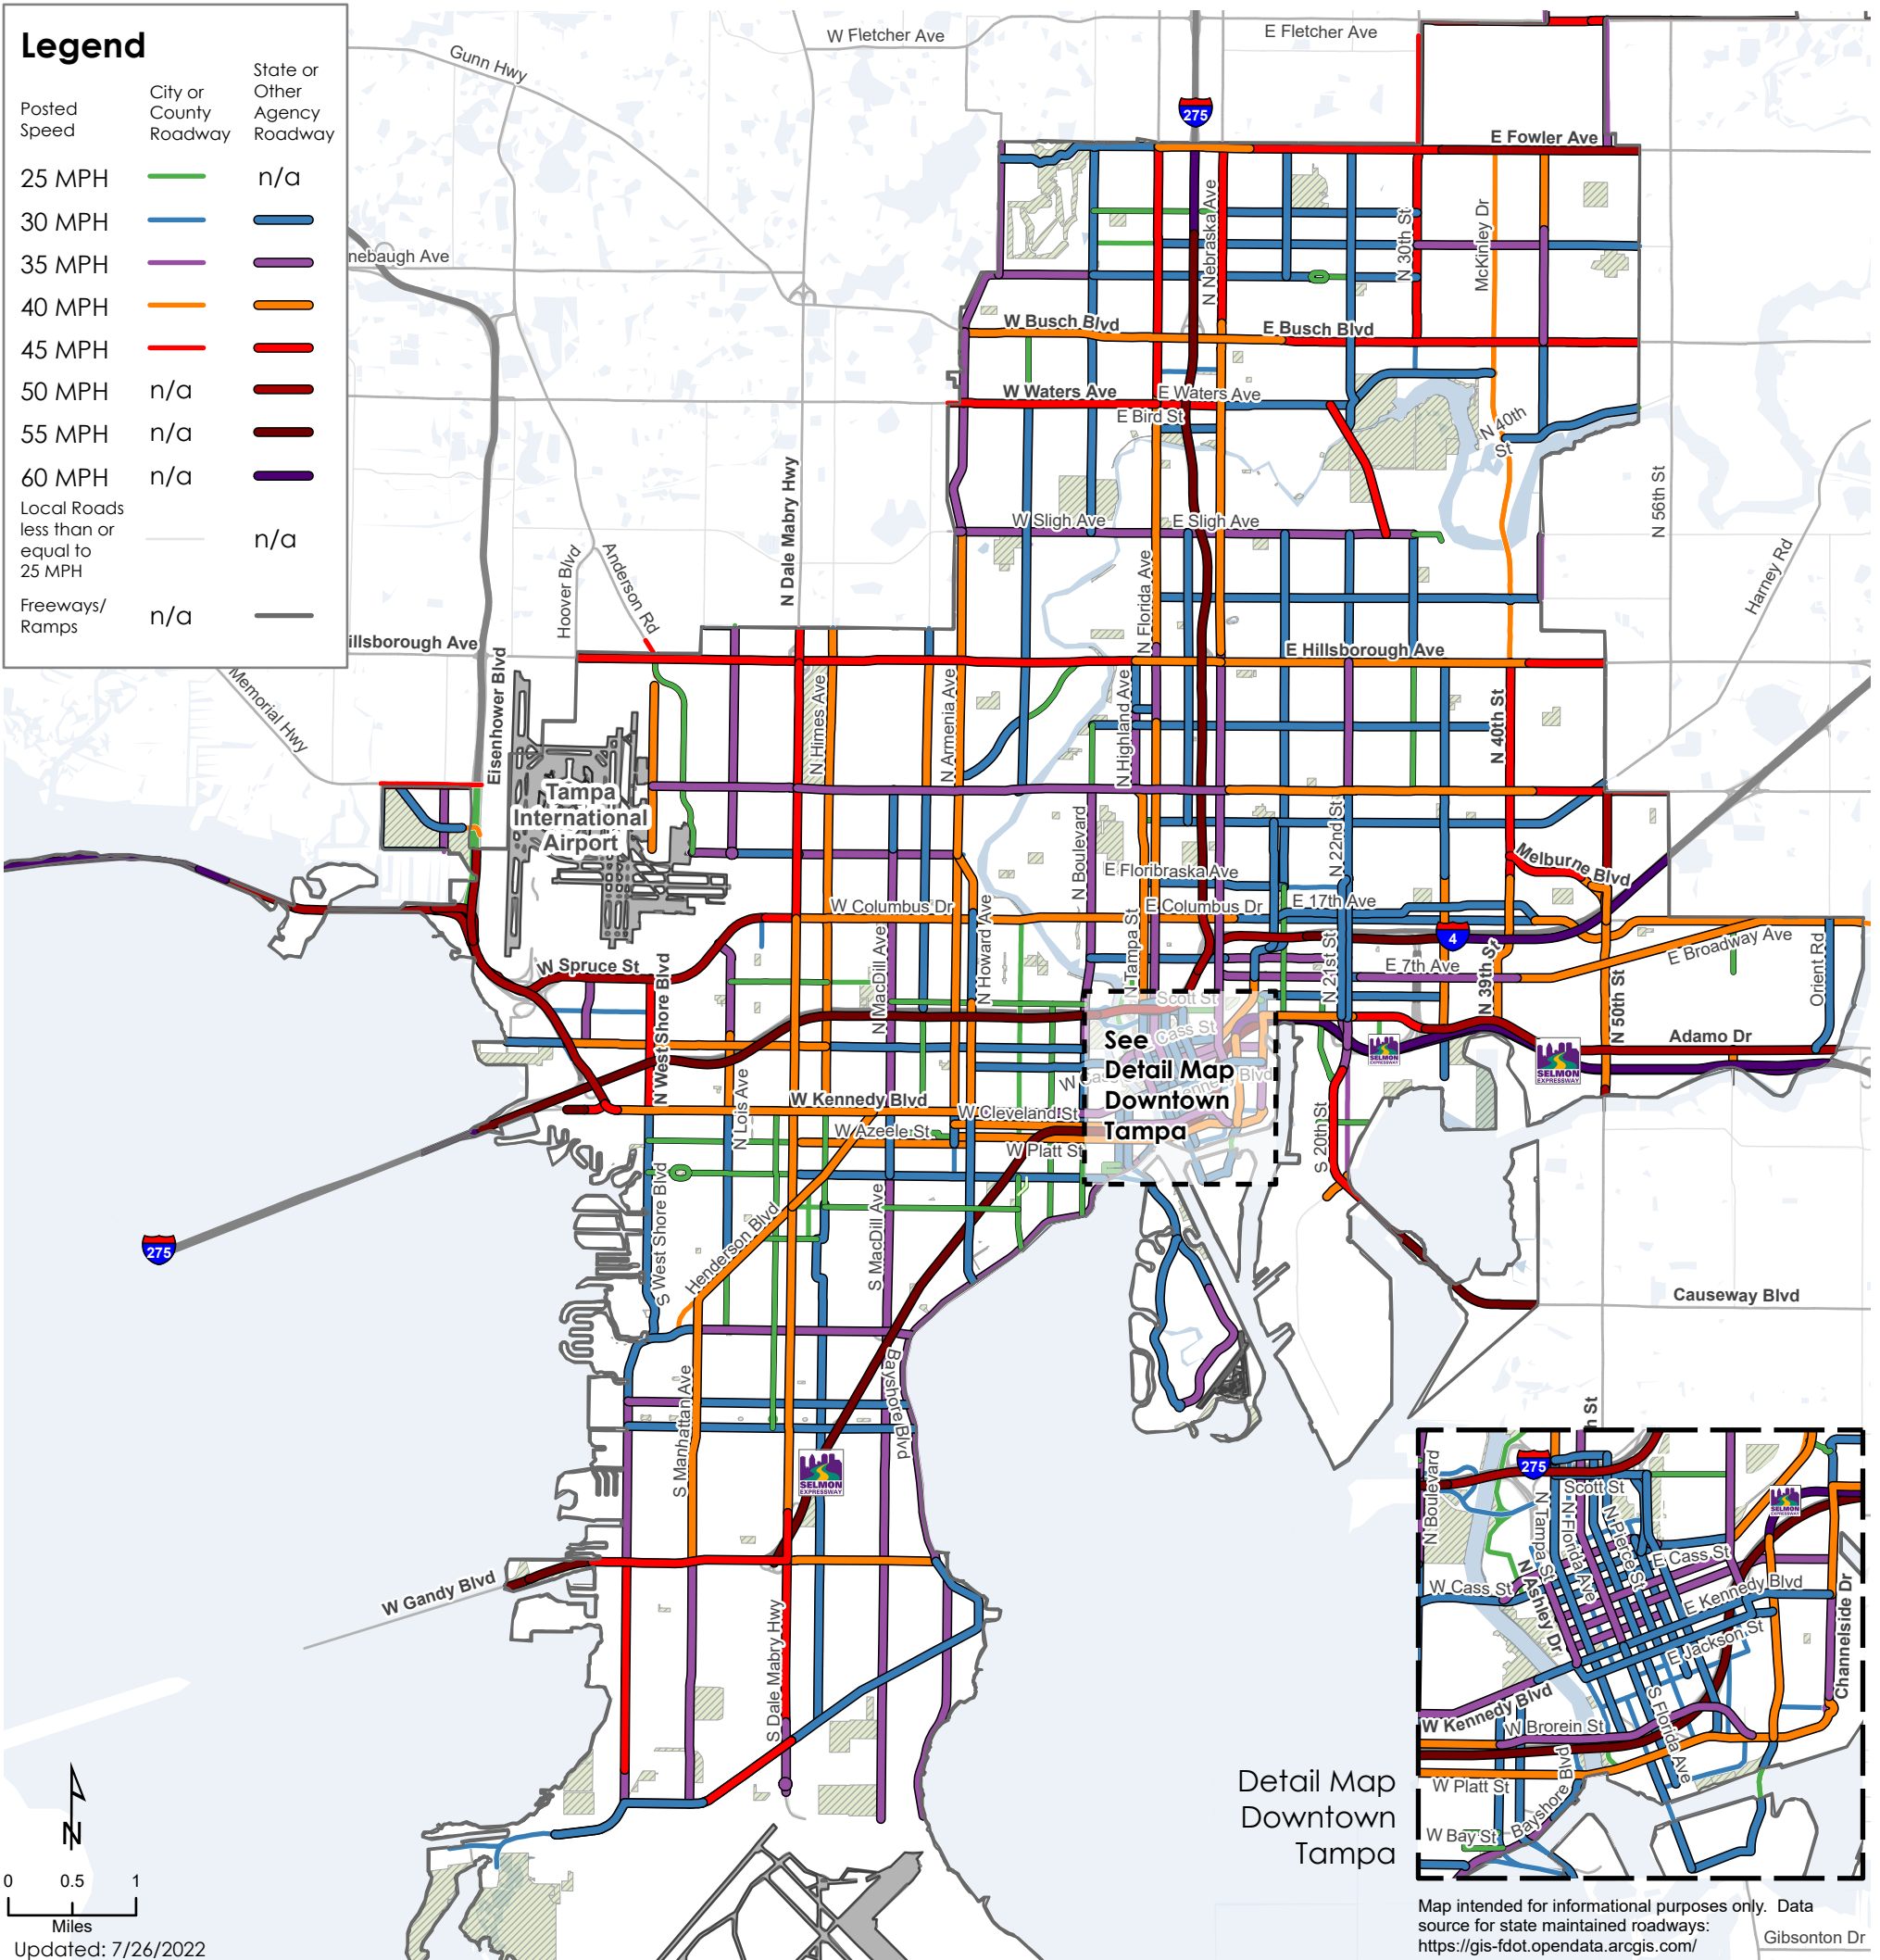

Speed Limits within the City of Tampa

Posted Speed	City or County Roadway	State or Other Agency Roadway
25 MPH		n/a
30 MPH		
35 MPH		
40 MPH		
45 MPH		
50 MPH	n/a	
55 MPH	n/a	
60 MPH	n/a	
Local Roads less than or equal to 25 MPH		n/a
Freeways/Ramps	n/a	

0 0.5 1 Miles
Updated: 7/26/2022

Map intended for informational purposes only. Data source for state maintained roadways: <https://gis-fdot.opendata.arcgis.com/>