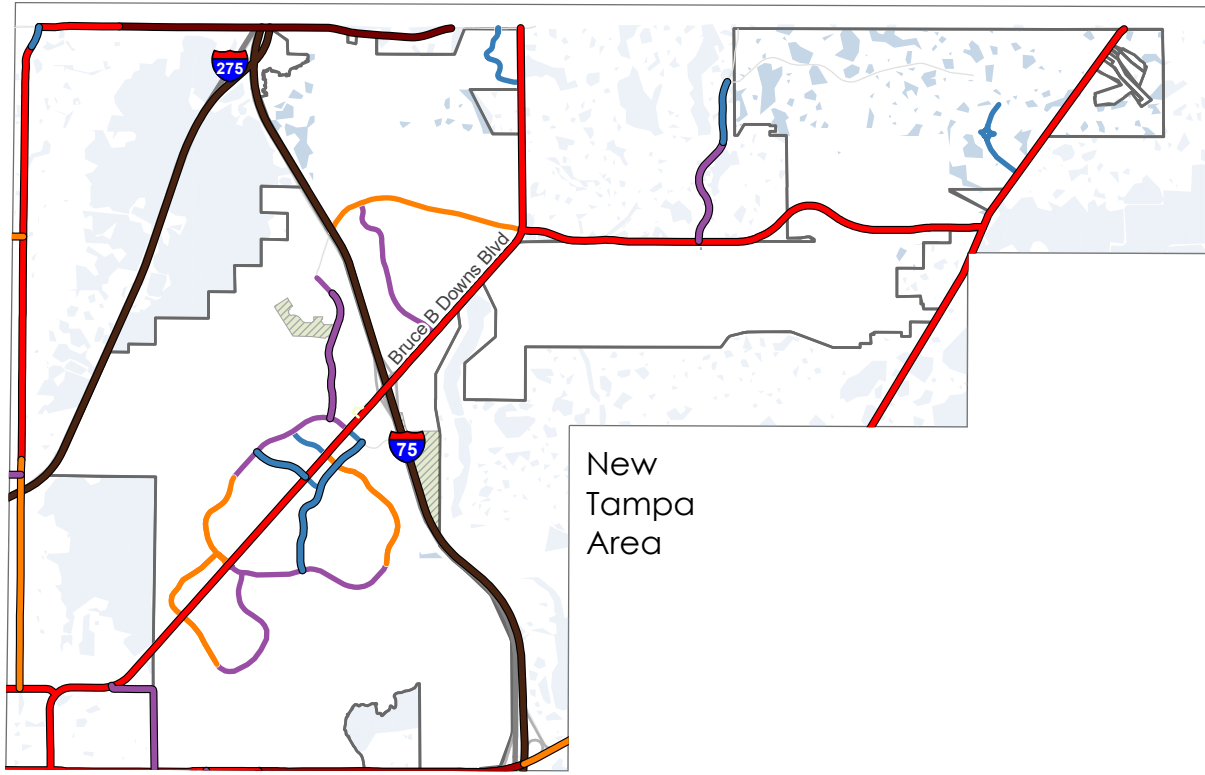

Speed Limits within the City of Tampa

Posted Speed	City or County Roadway	State or Other Agency Roadway
25 MPH		n/a
30 MPH		
35 MPH		
40 MPH		
45 MPH		
50 MPH	n/a	
55 MPH	n/a	
60 MPH	n/a	
Local Roads less than or equal to 25 MPH		n/a
Freeways/Ramps	n/a	

0 0.5 1 Miles
Updated: 7/26/2022

Map intended for informational purposes only. Data source for state maintained roadways: <https://gis-fdot.opendata.arcgis.com/>