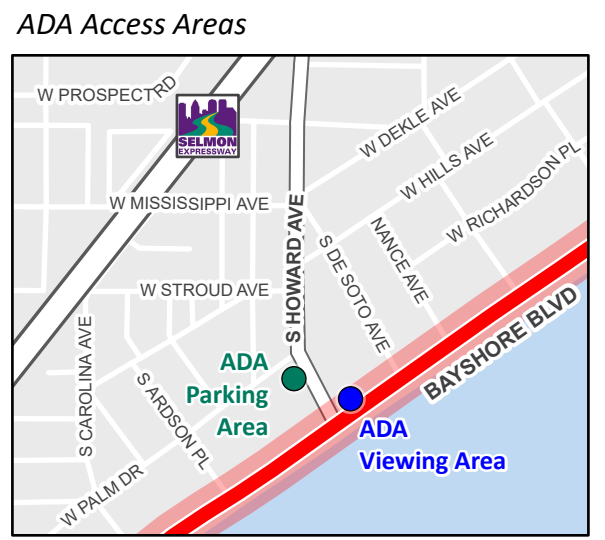

Children's Gasparilla Parade

Parade & Trolley Routes, Road Closures, & ADA Access

JOLLEY TROLLEY:
FREE SHUTTLE SERVICE RUNNING FROM 11:30 AM UNTIL 8:30 PM.

FREE SHUTTLE PICK UP / DROP OFF (BY PUBLIX)

PARADE ROUTE STARTS

PARADE ROUTE ENDS

FREE SHUTTLE PICK UP / DROP OFF

Updated: 1/13/2025

Saturday, January 18th, 2025

- Full Road Closure (8 PM Jan 17th)
 - Children's Gasparilla Parade Route
 - Jolley Trolley Pick Up / Drop Off
 - Jolley Trolley Shuttle Route
 - ADA Viewing Area
 - ADA Parking Area
- *limited availability on a first come, first served basis*