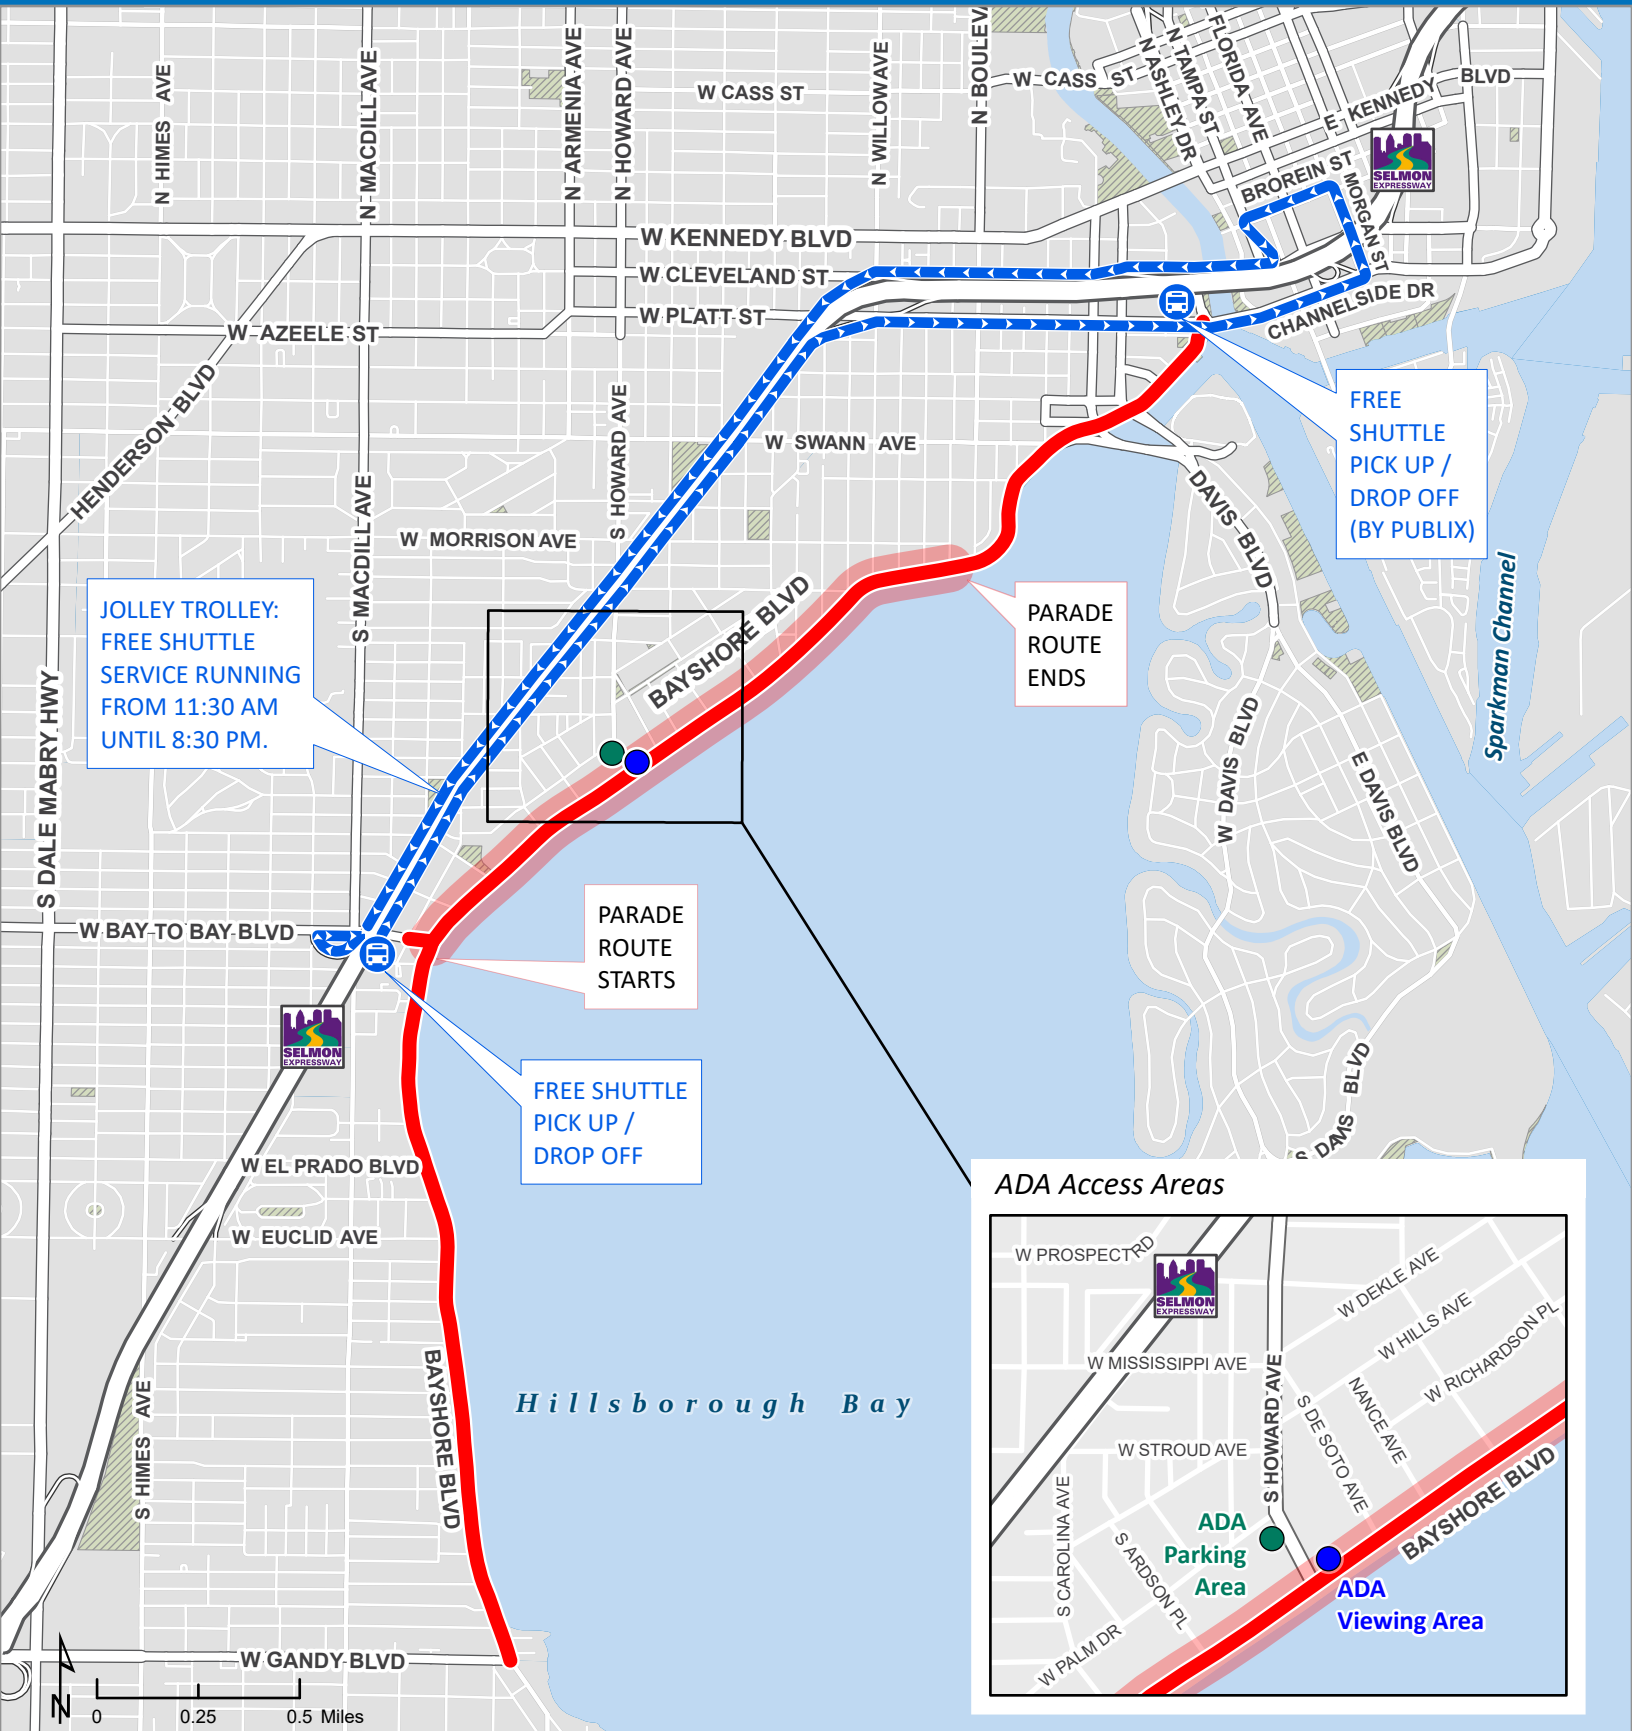

Children's Gasparilla Parade

Parade & Trolley Routes, Road Closures, & ADA Access

JOLLEY TROLLEY:
FREE SHUTTLE SERVICE RUNNING FROM 11:30 AM UNTIL 8:30 PM.

FREE SHUTTLE PICK UP / DROP OFF (BY PUBLIX)

PARADE ROUTE STARTS

PARADE ROUTE ENDS

FREE SHUTTLE PICK UP / DROP OFF

Updated: 1/13/2025

Saturday, January 18th, 2025

- Full Road Closure (8 PM Jan 17th)
 - Children's Gasparilla Parade Route
 - Jolley Trolley Pick Up / Drop Off
 - Jolley Trolley Shuttle Route
 - ADA Viewing Area
 - ADA Parking Area
- *limited availability on a first come, first served basis*