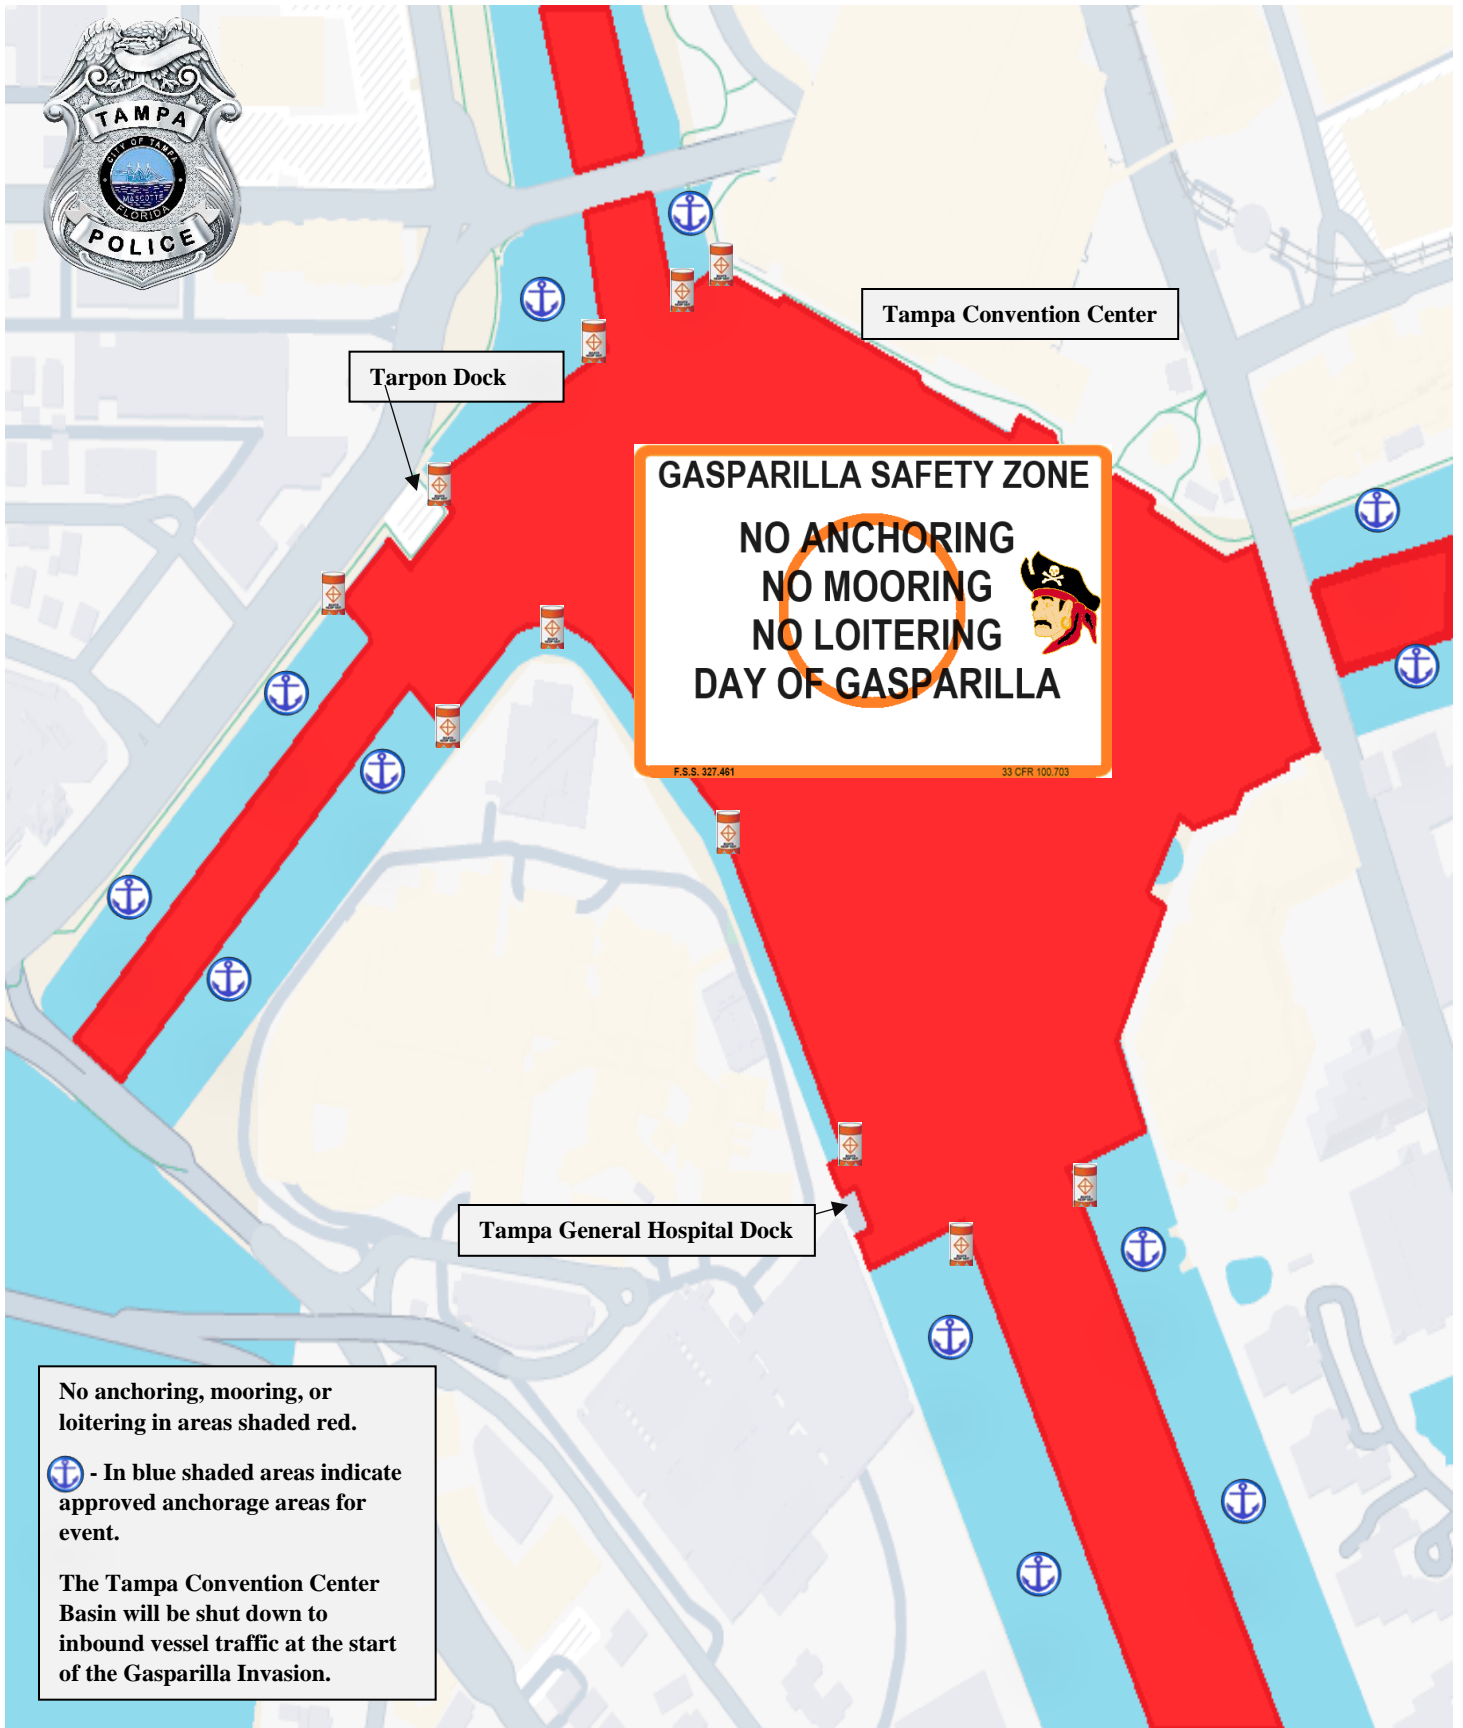

Gasparilla Pirate Fest Boat Docking Restrictions

Tarpon Dock

Tampa Convention Center

GASPARILLA SAFETY ZONE
NO ANCHORING
NO MOORING
NO LOITERING
DAY OF GASPARILLA

F.S.S. 327.461 33 CFR 100.703

Tampa General Hospital Dock

No anchoring, mooring, or loitering in areas shaded red.

- In blue shaded areas indicate approved anchorage areas for event.

The Tampa Convention Center Basin will be shut down to inbound vessel traffic at the start of the Gasparilla Invasion.