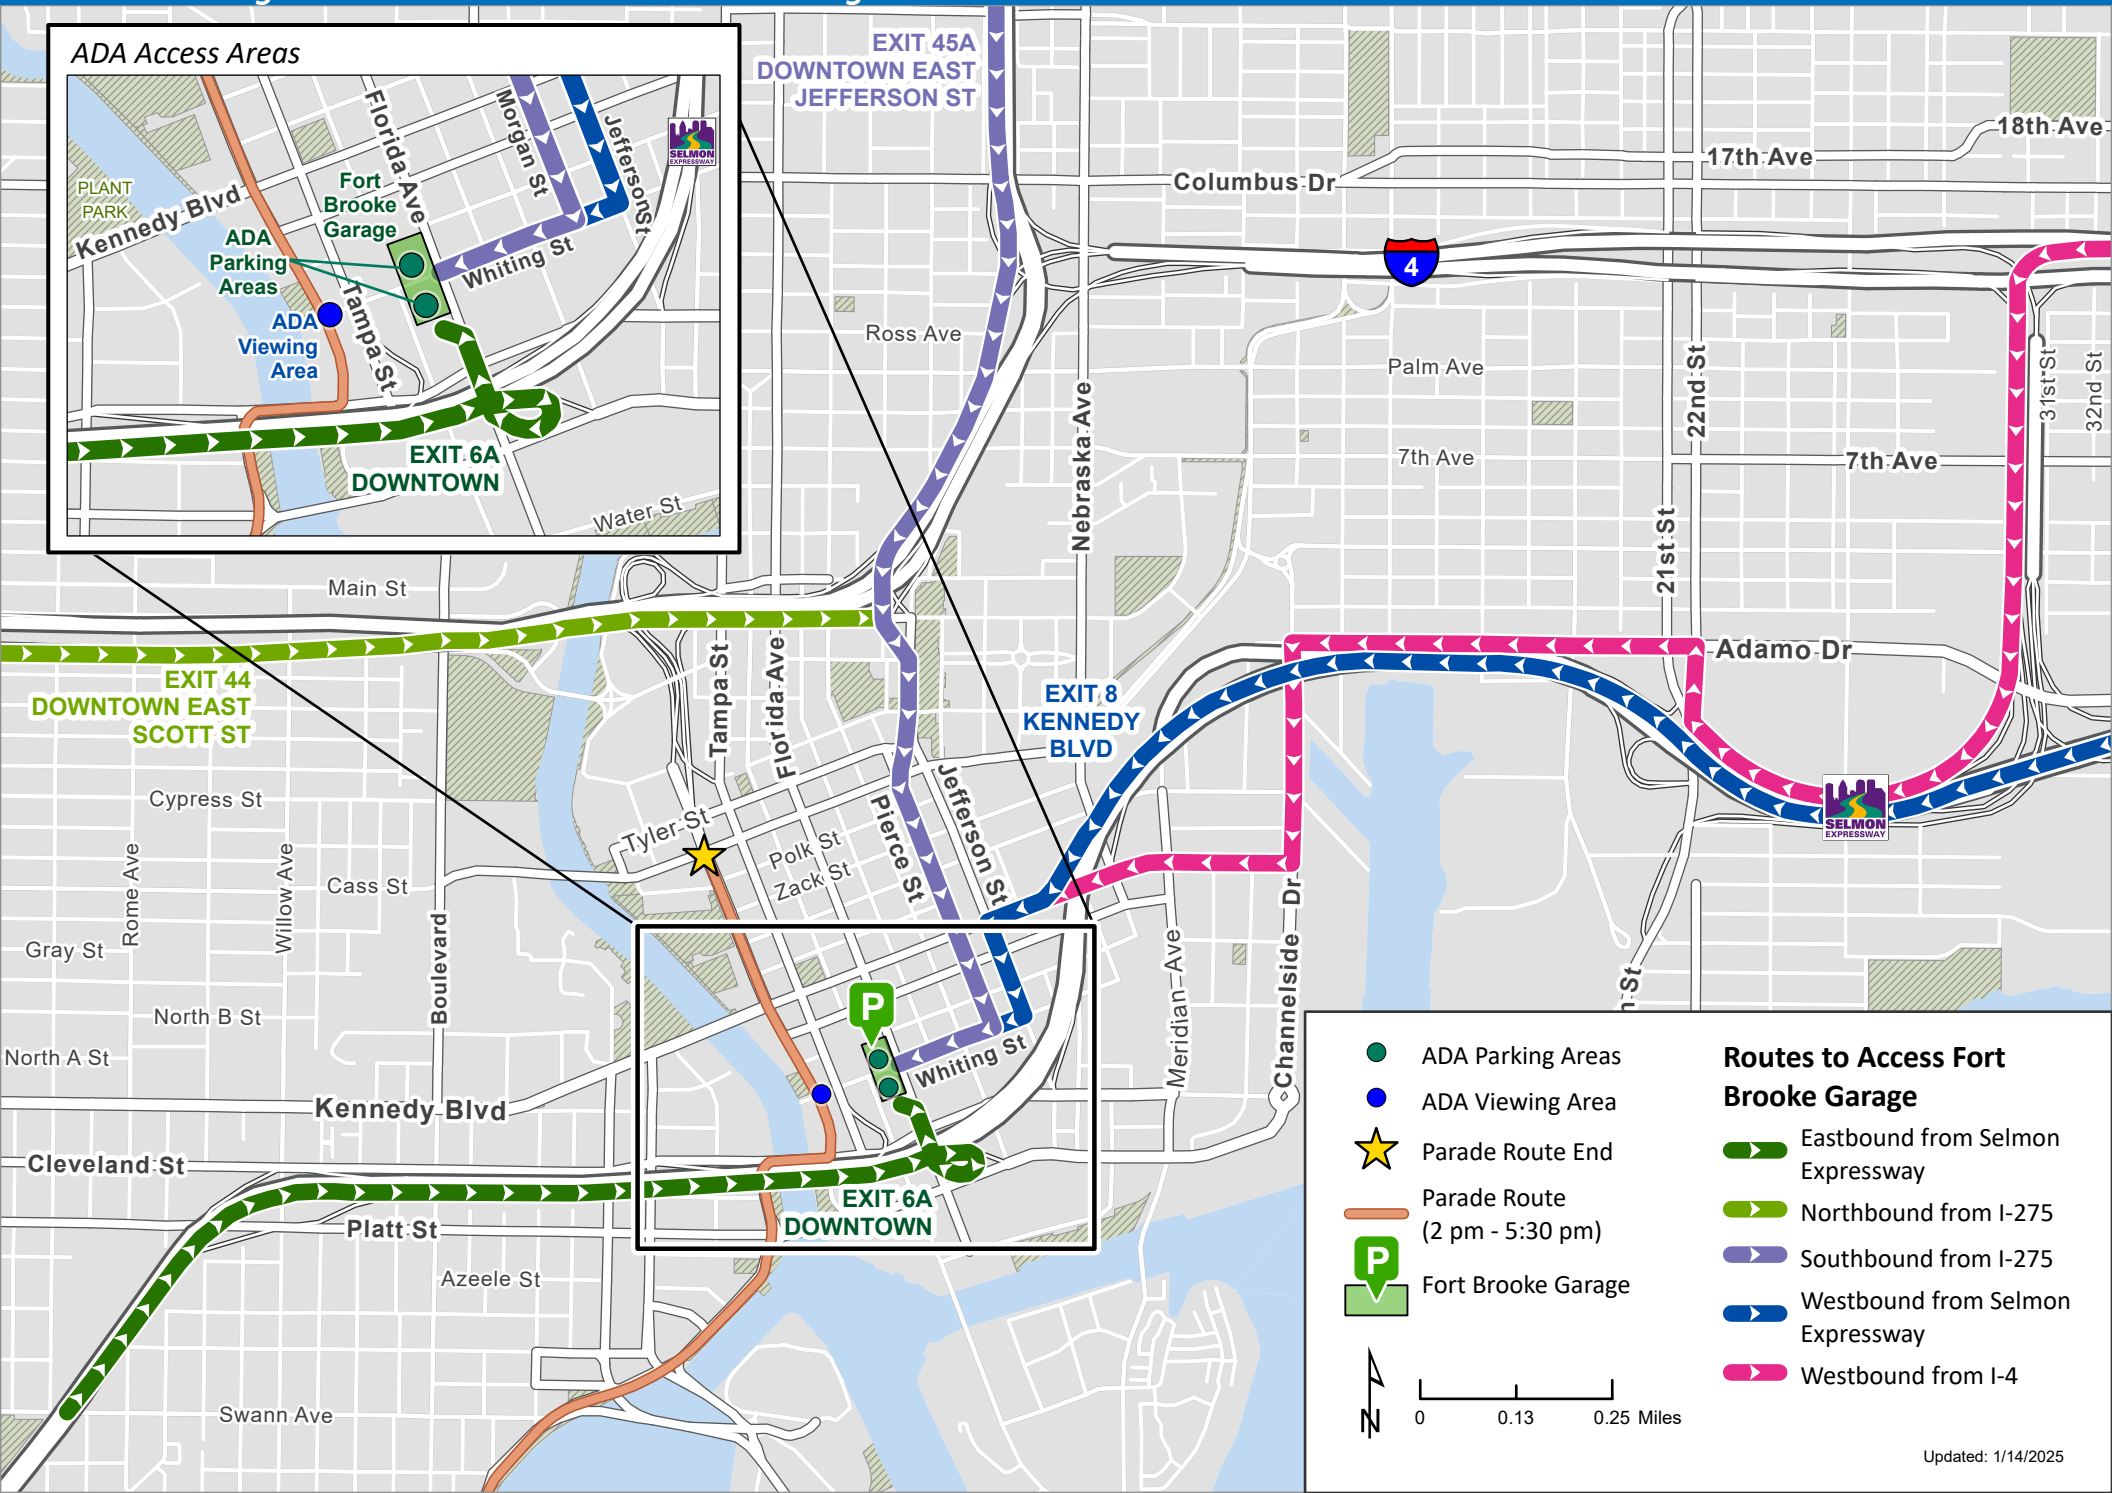

Gasparilla Pirate Fest Parade

ADA Parking & Routes to Access Fort Brooke Garage

- ADA Parking Areas
- ADA Viewing Area
- Parade Route End
- Parade Route (2 pm - 5:30 pm)
- Fort Brooke Garage
- Eastbound from Selmon Expressway
- Northbound from I-275
- Southbound from I-275
- Westbound from Selmon Expressway
- Westbound from I-4