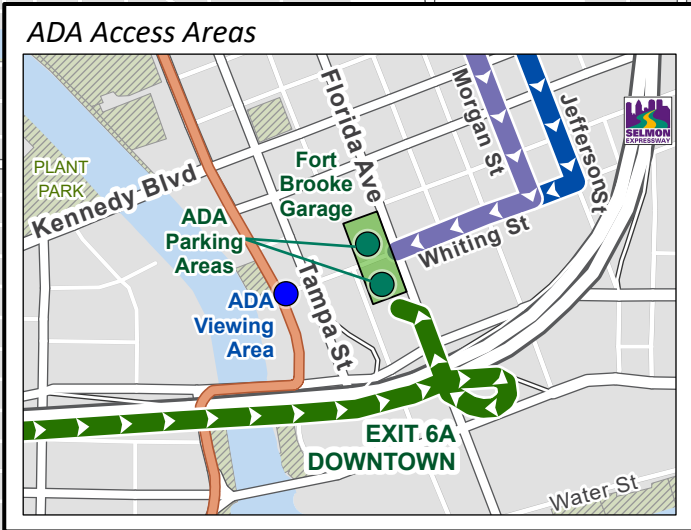

Gasparilla Pirate Fest Parade

ADA Parking & Routes to Access Fort Brooke Garage

- ADA Parking Areas
- ADA Viewing Area
- Parade Route End
- Parade Route (2 pm - 5:30 pm)
- Fort Brooke Garage
- Eastbound from Selmon Expressway
- Northbound from I-275
- Southbound from I-275
- Westbound from Selmon Expressway
- Westbound from I-4