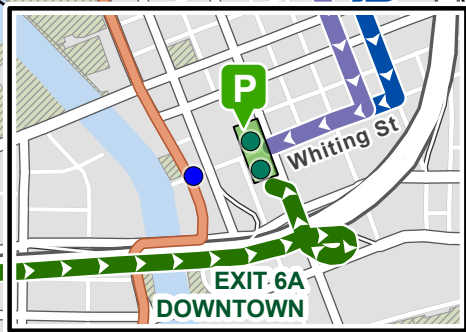

Gasparilla Pirate Fest Parade

ADA Parking & Routes to Access Fort Brooke Garage

- ADA Parking Areas
- ADA Viewing Area
- Parade Route End
- Parade Route (2 pm - 5:30 pm)
- Fort Brooke Garage
- Eastbound from Selmon Expressway
- Northbound from I-275
- Southbound from I-275
- Westbound from Selmon Expressway
- Westbound from I-4