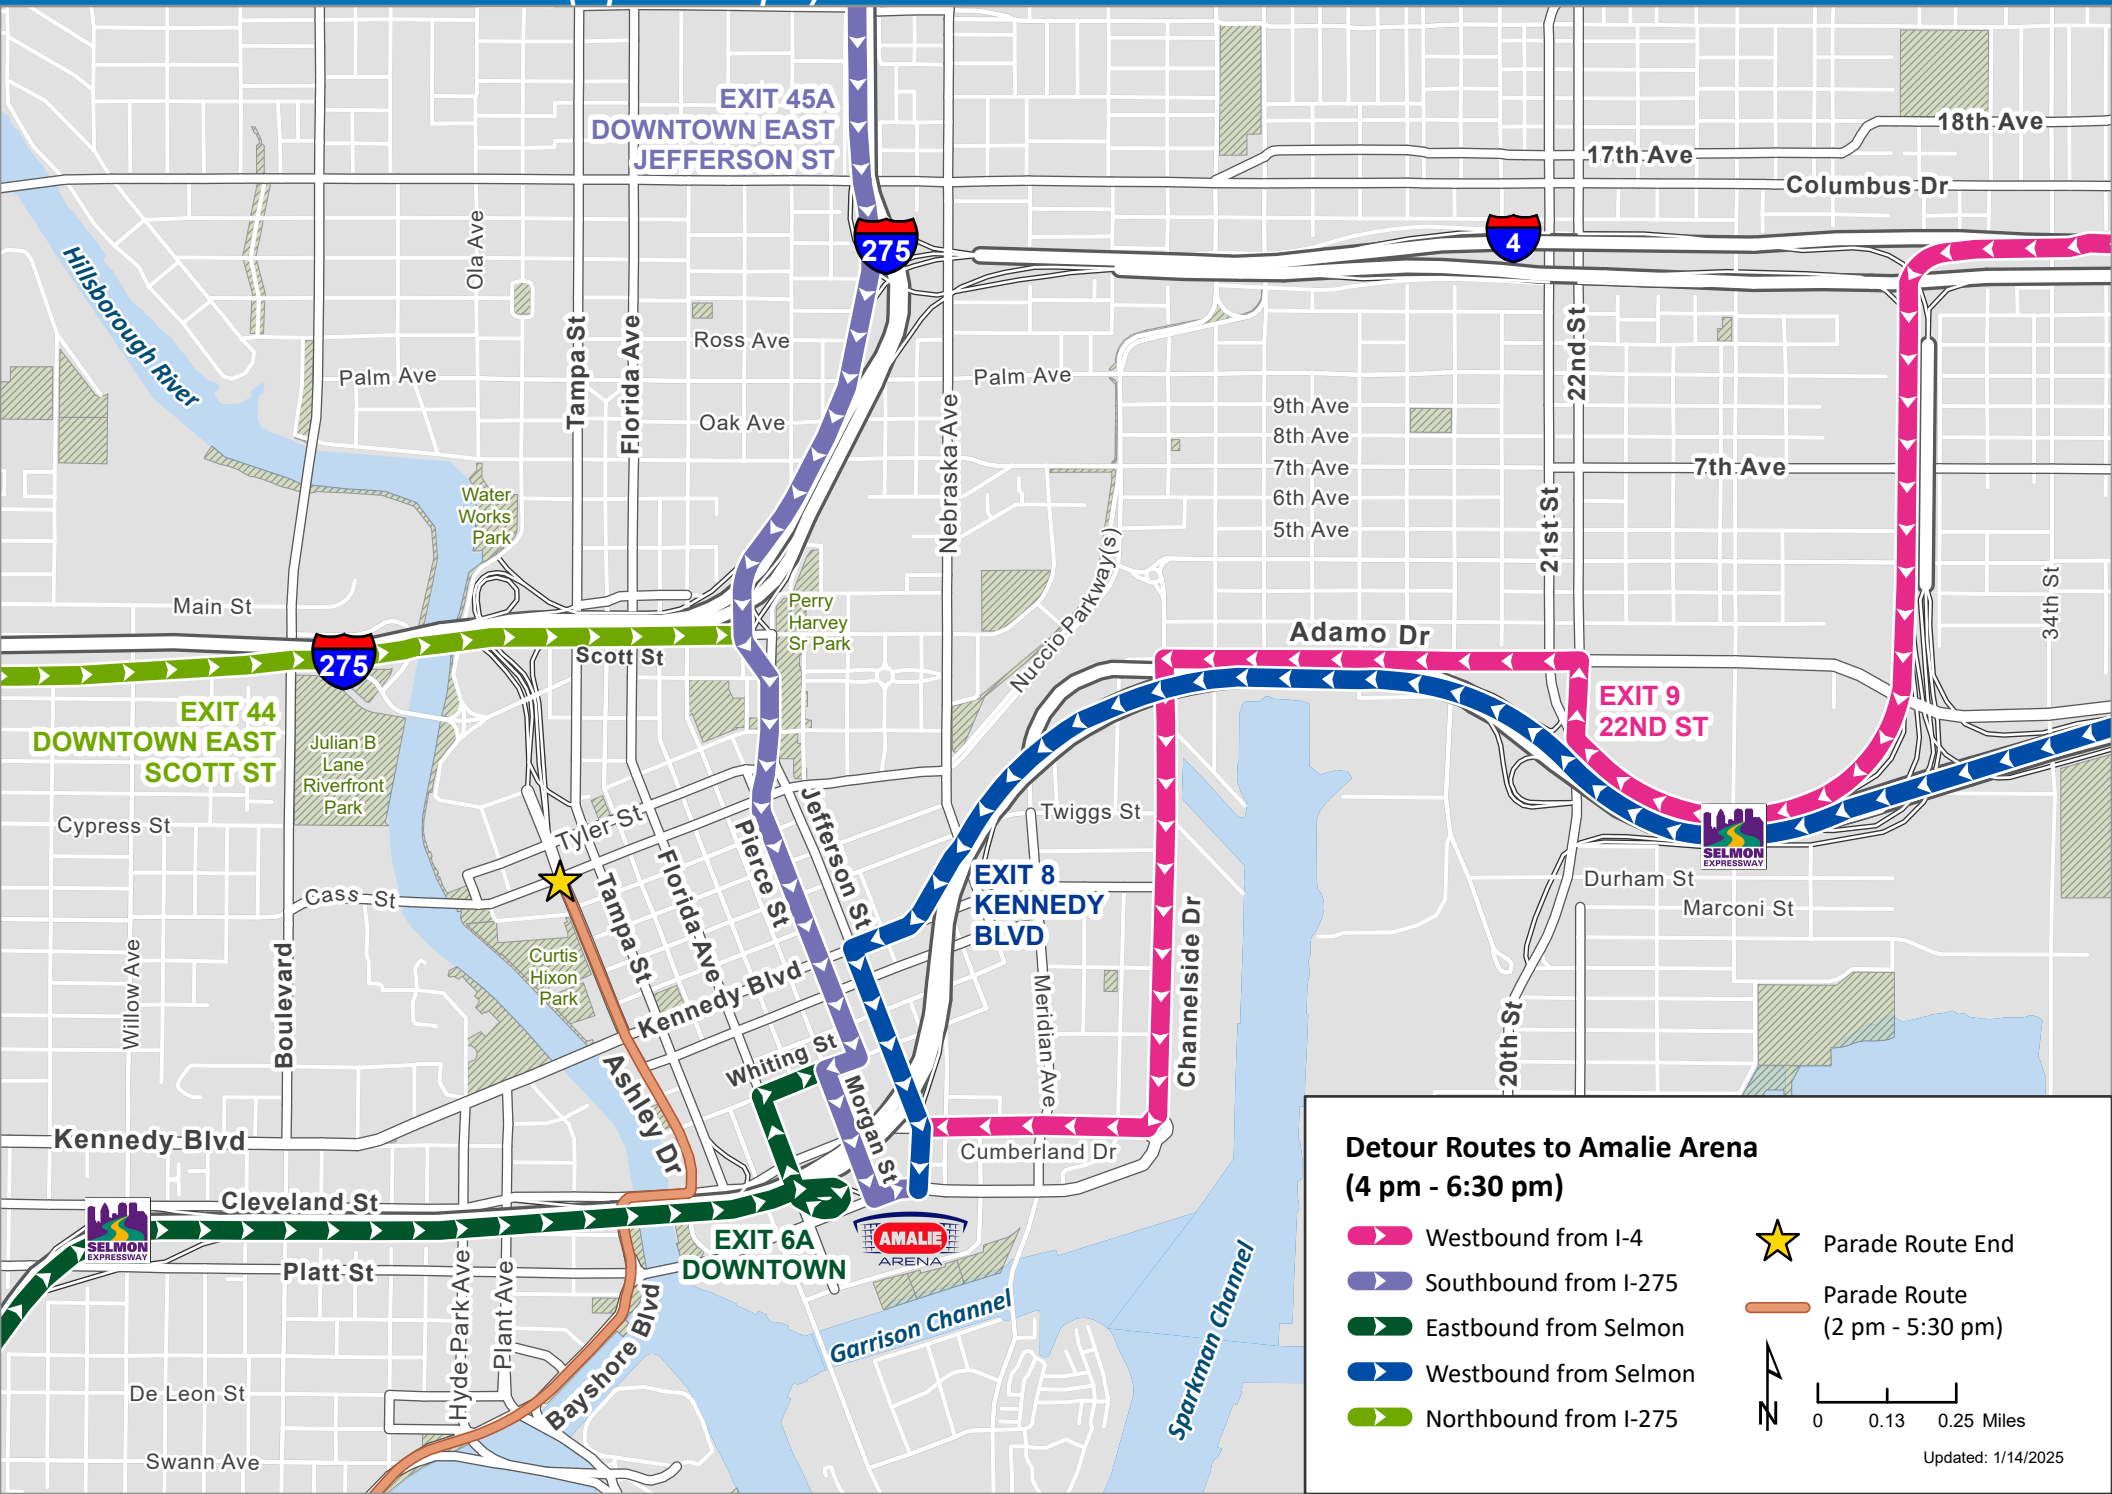

Gasparilla Pirate Fest Parade

Detour Routes to Amalie Arena (4 pm - 6:30 pm)

Detour Routes to Amalie Arena (4 pm - 6:30 pm)

-  Westbound from I-4
-  Southbound from I-275
-  Eastbound from Selmon
-  Westbound from Selmon
-  Northbound from I-275
-  Parade Route End
-  Parade Route (2 pm - 5:30 pm)