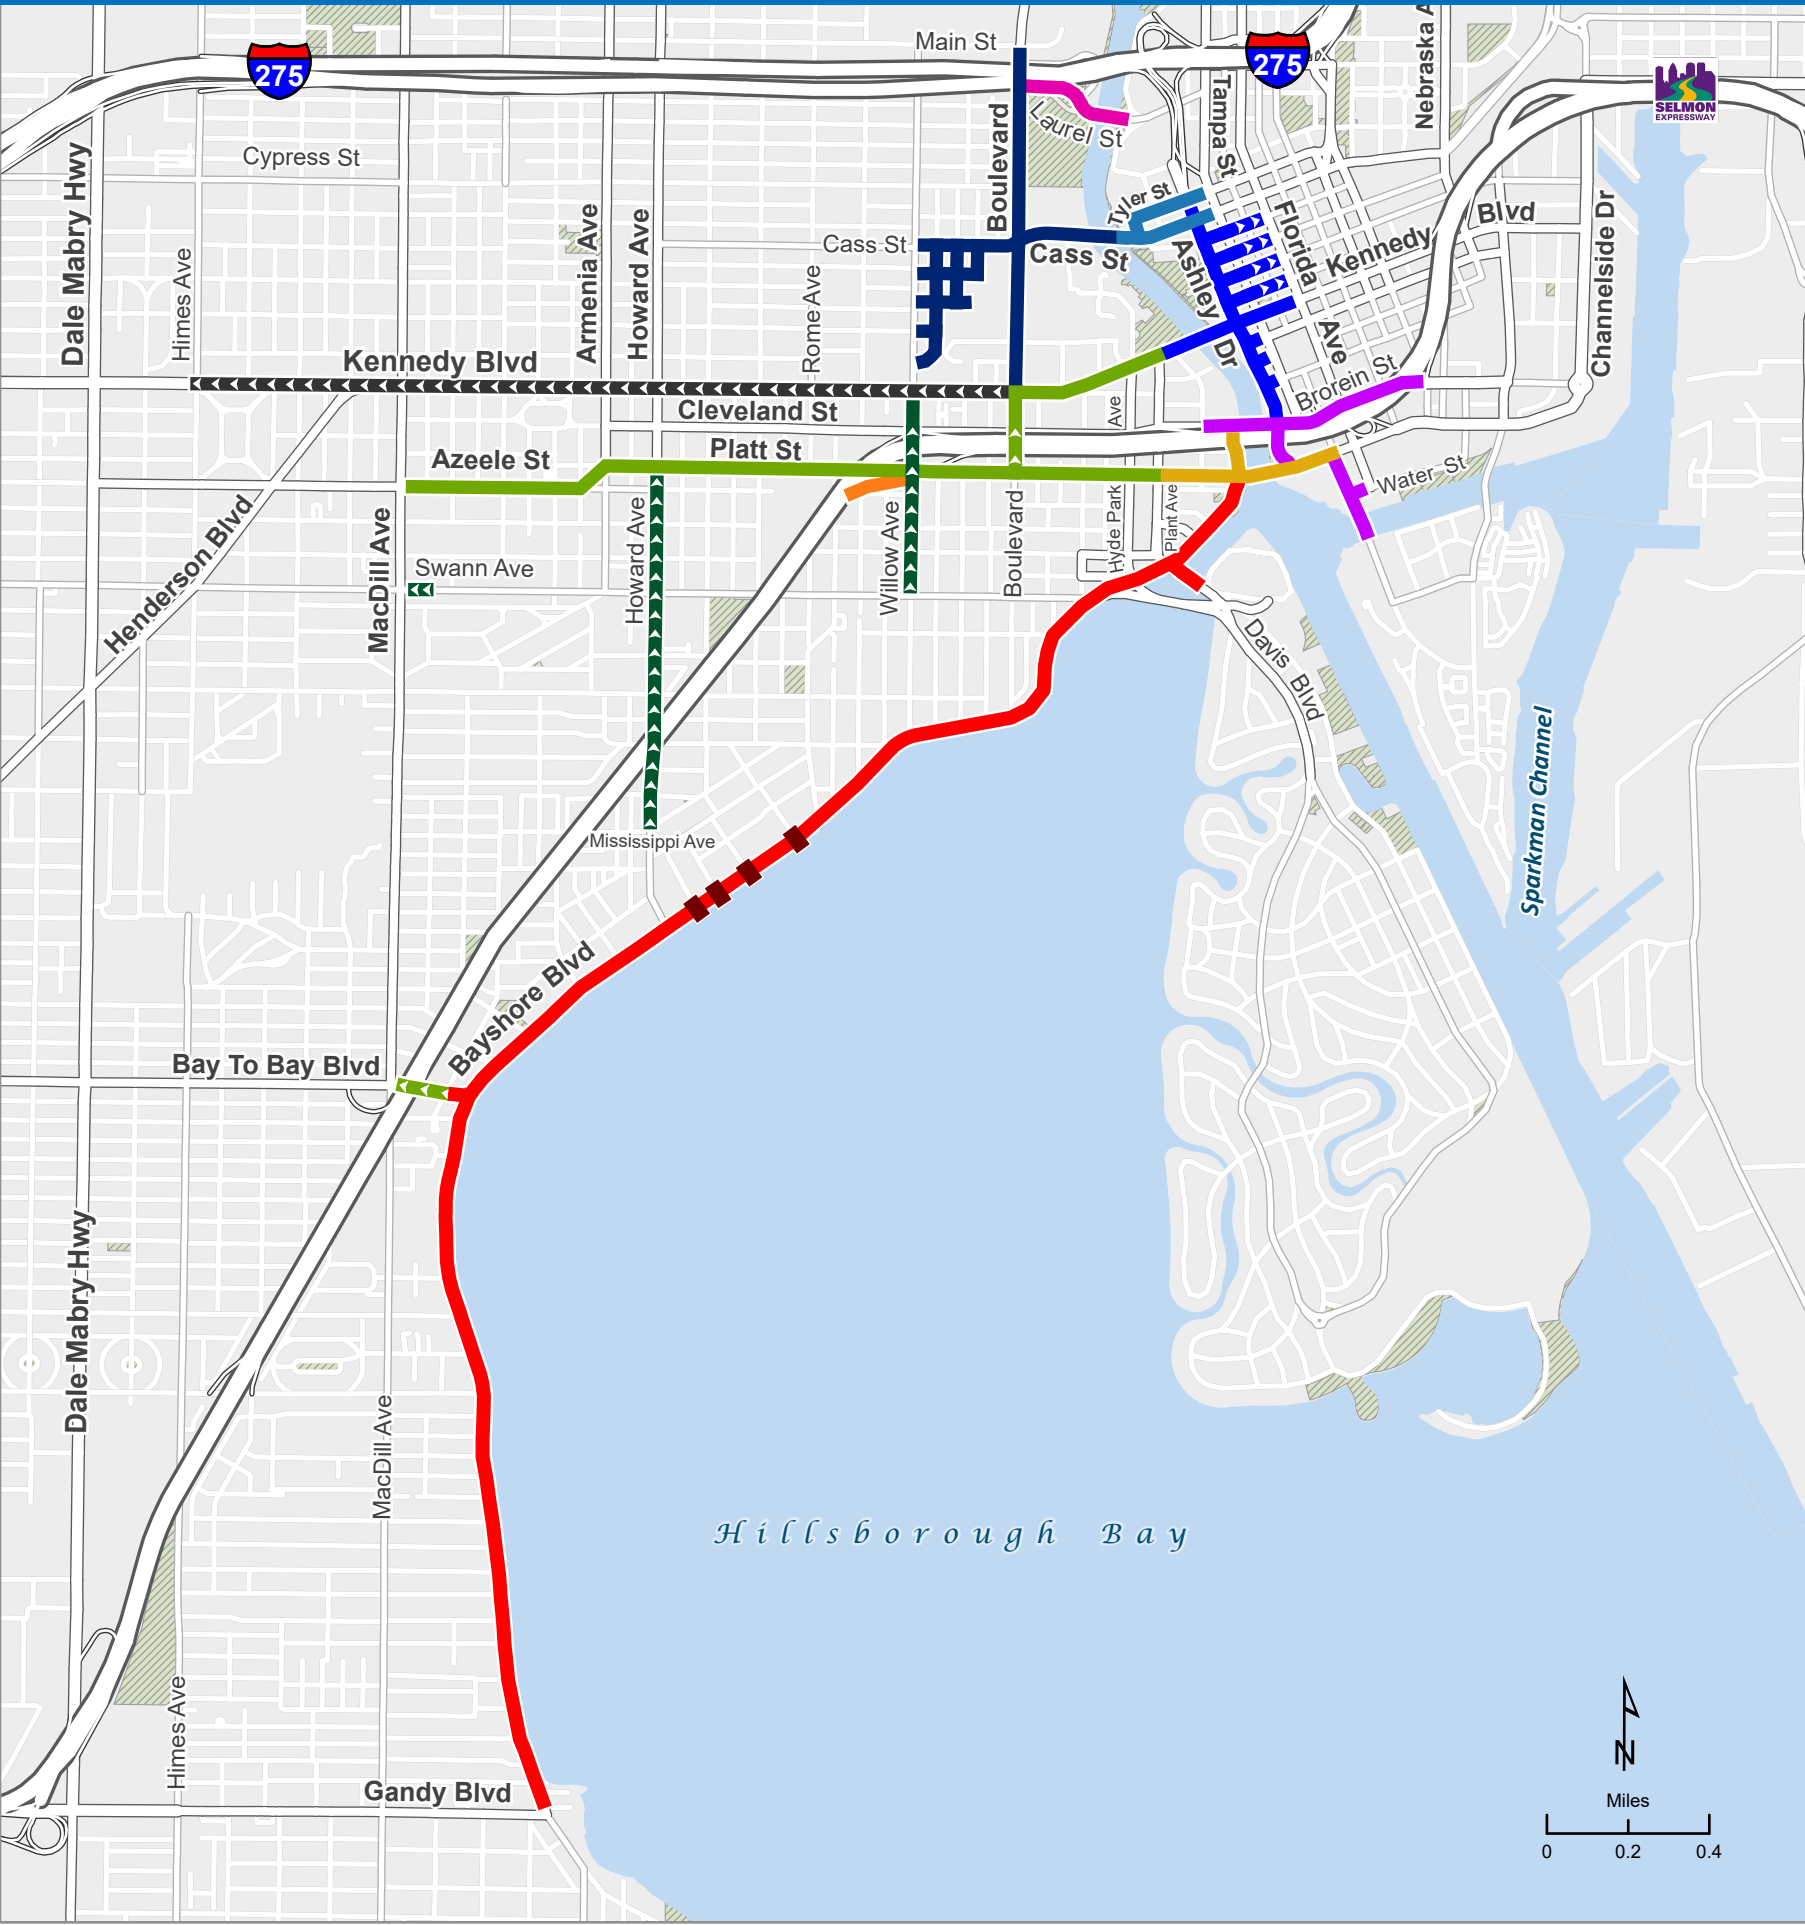

# Gasparilla Pirate Fest Parade

## Road Closures

**Friday, January 10th**  
**(Bayshore Blvd Crossings**  
**Full Closure)**

10 PM

**Friday, January 24th**  
**(Full Road Closure)**

8 PM

**Saturday, January 25th**  
**(Full Road Closure)**

3 AM

5:30 AM

7 AM

9 AM

11 AM

2 PM

2:30 PM

3 PM

3:30 PM

**Saturday, January 25th**  
**(One-way Only)**

9 AM

2:30 PM

3 PM

4:30 PM

Please visit one.network for real-time updates of all Road Closure details: <https://one.network/public/>