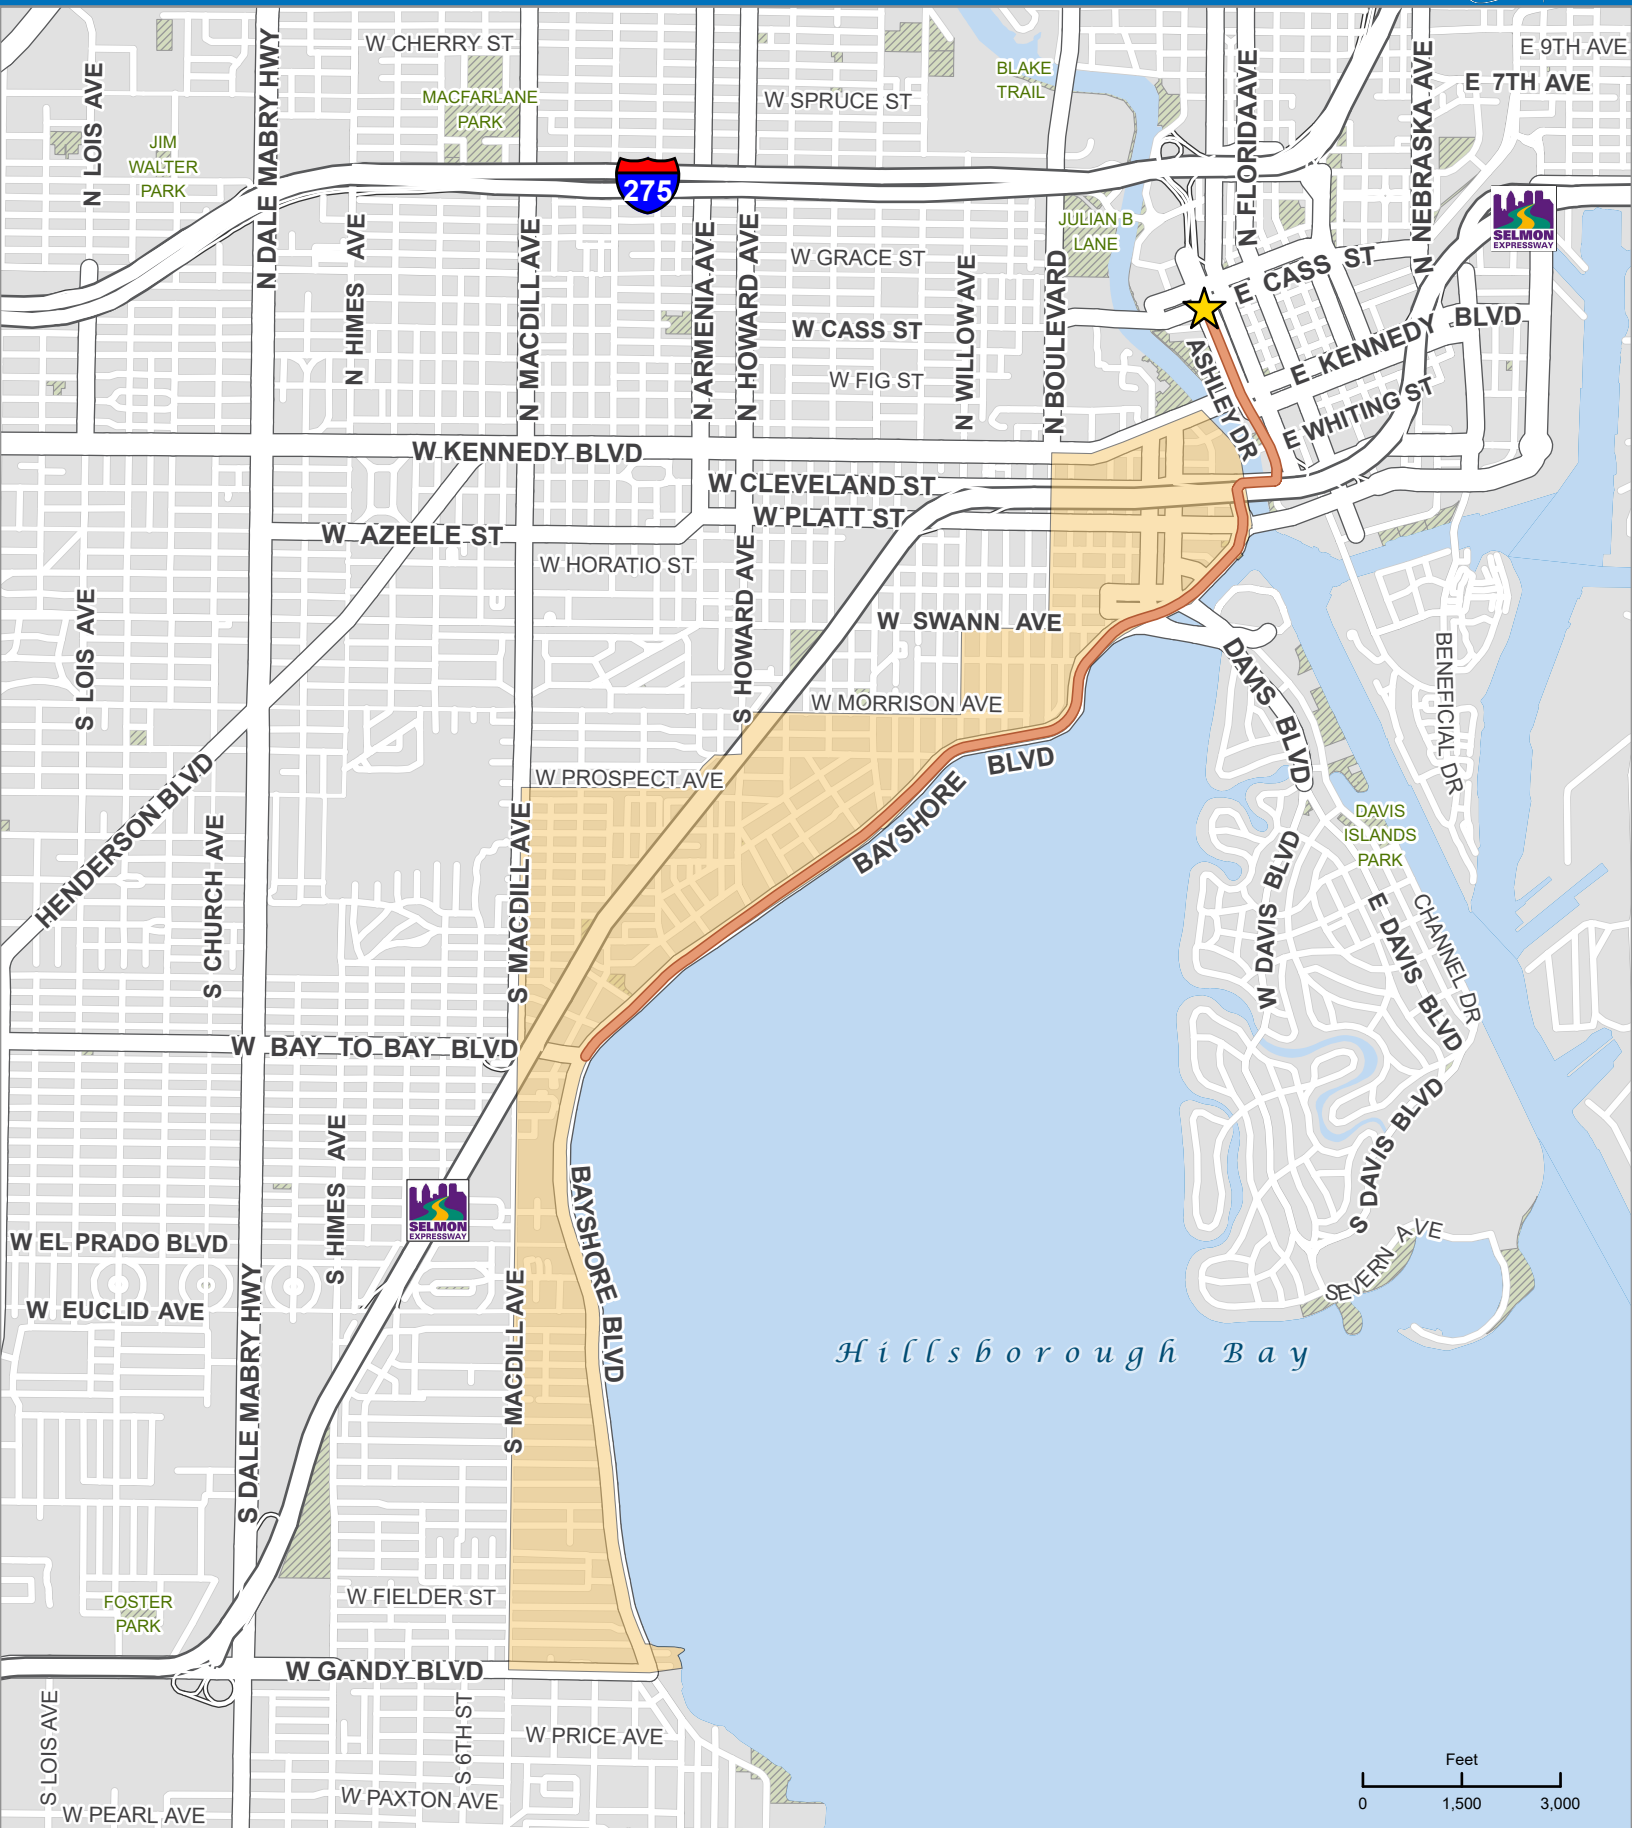

Gasparilla Pirate Fest Parade

Rideshare Restricted Areas

-  Parade Route End
-  Rideshare Restricted Area
-  Parade Route (2 pm - 5:30 pm)